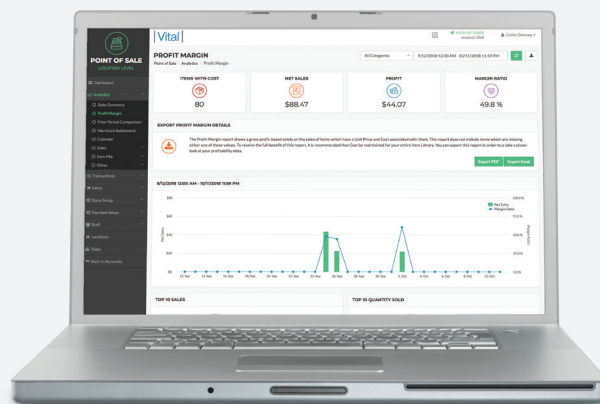

Time-saving features.

Inventory Management

Get real-time data to maximize sales and help stay in stock.

Pricing and Discounts

Configure a wide range of discount programs across products and locations.

Taxes and Tax Reporting

Set up taxes for accounting procedures and how they appear on the POS register.

Customer Payments

Securely accept all payment types to help improve cash flow and profitability.

Employee Management

Understand productivity and staffing needs, and gain efficiencies.

The powerful Vital Back Office.

Vital Back Office gives you access to the management tools, reporting, and insights that help you better manage and run your business whenever you want and wherever you are.

- Full training and setup
- Inventory and menu assistance
- Live, trained and certified support team

To get started with Vital, contact your sales representative today.

All trademarks contained herein are the sole and exclusive property of their respective owners. Any such use of those marks without the express written permission of their owner is strictly prohibited.